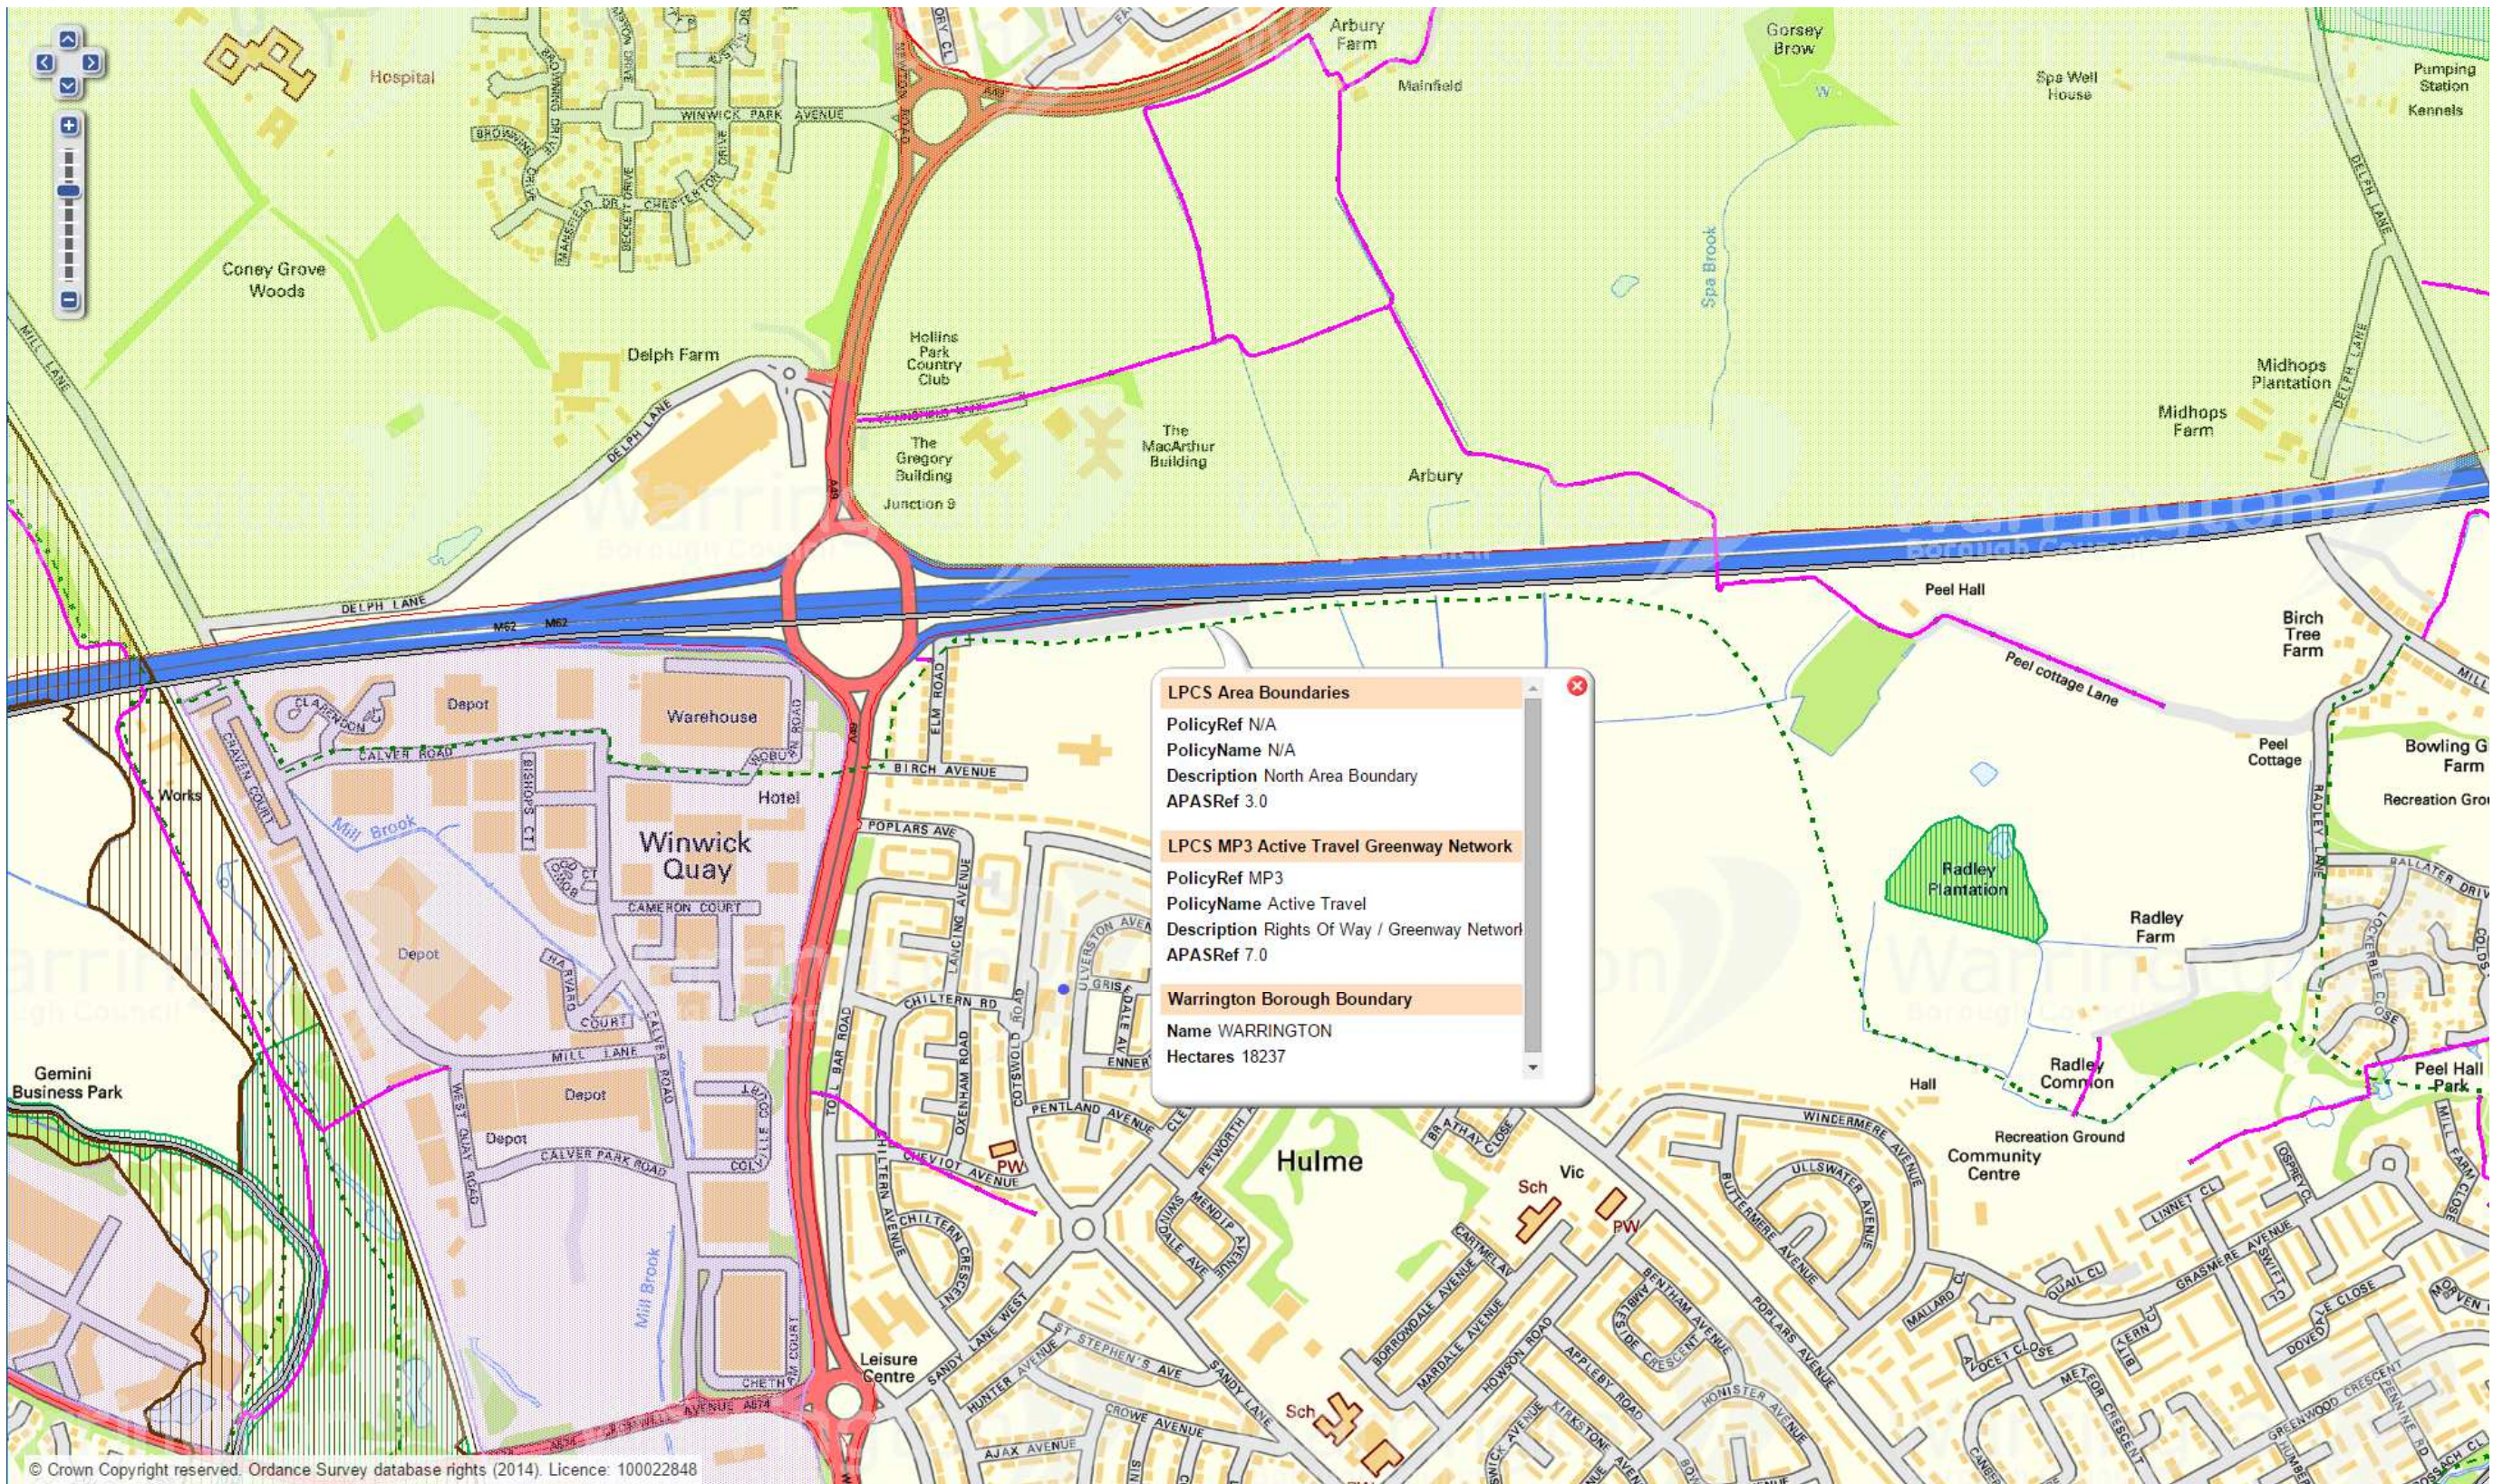

Appendix 15

Greenway Network

LPCS Area Boundaries

PolicyRef N/A
 PolicyName N/A
 Description North Area Boundary
 APASRef 3.0

LPCS MP3 Active Travel Greenway Network

PolicyRef MP3
 PolicyName Active Travel
 Description Rights Of Way / Greenway Network
 APASRef 7.0

Warrington Borough Boundary

Name WARRINGTON
 Hectares 18237