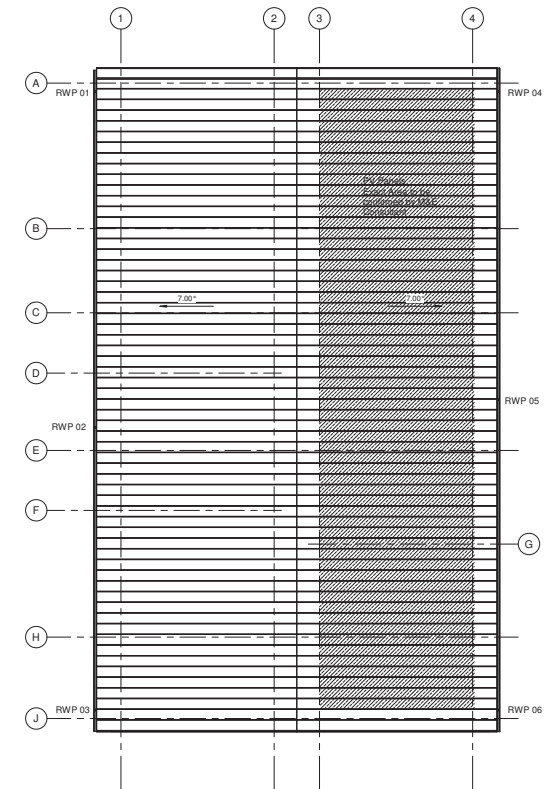

Proposed Expansion of Blacon High School: Sketch Elevations and Roof Plan

North Elevation
Scale 1:100

South Elevation
Scale 1:100