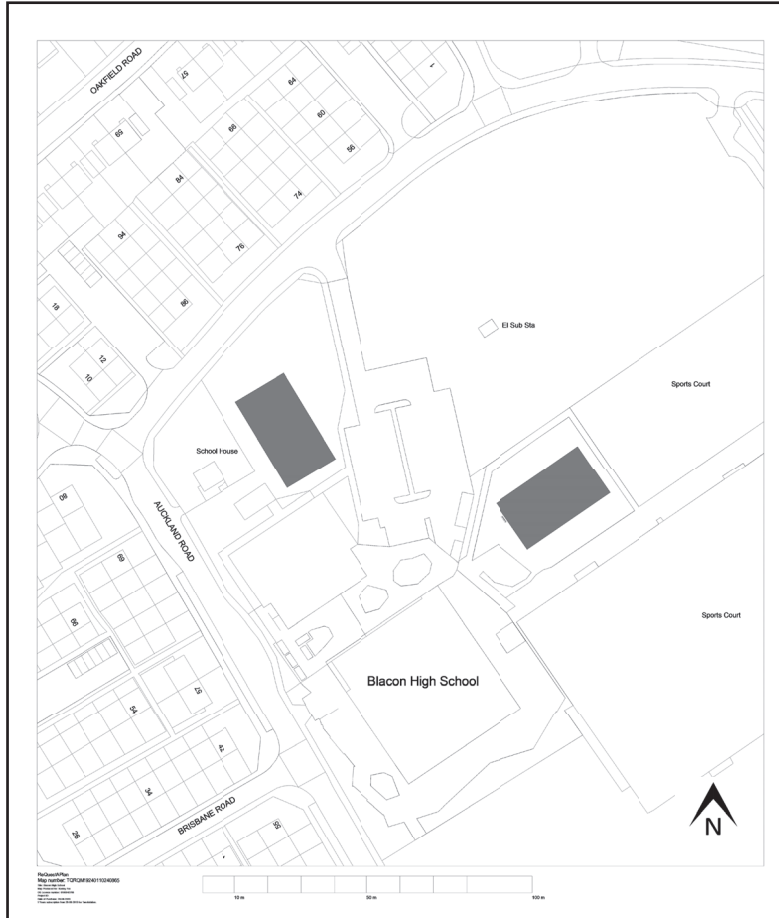

Blacon High School Proposed Expansion: Location Options

Option 1

- Located to the north west of the main school building

Option 2

- Located to the north-east of the main school building

Blacon High School Proposed Expansion: Proposed Visual

CGIs showing the proposed design of the new block at Blacon High School
Above: Entrance and Front Elevation. Below: Rear Elevation